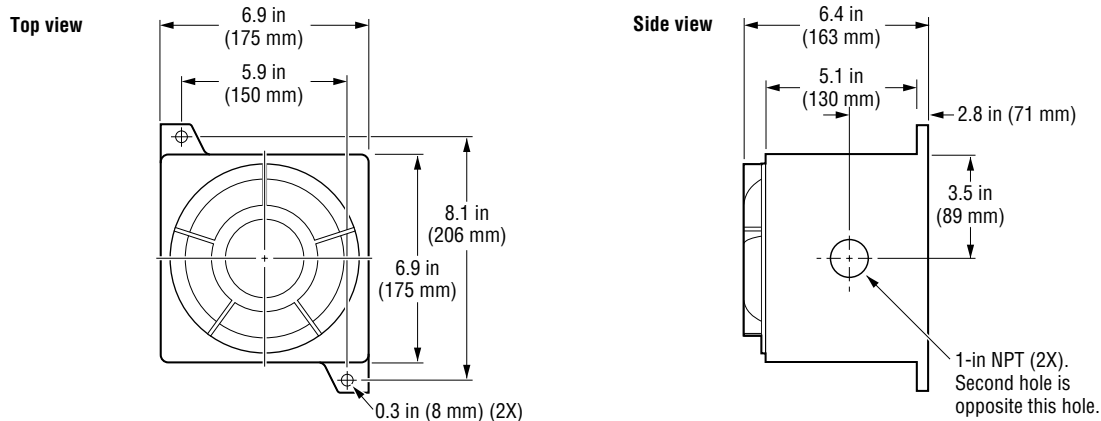

E307

Description

Three-pole, 40-amp-per-pole, 600-Vac maximum contactor housed in NEMA 4, 7, 9 aluminum enclosure with two 1-inch NPT entries. The enclosure is UL, FM, and CSA approved for use in Class I, Groups B, C, D; Class II, Groups E, F, G; and Class III. When ordering, select coil voltage (110–120, 208–240, 277, 480, or 600 Vac).

Specifications

Enclosure	NEMA 4, 7, 9 cast aluminum			
Power connection	Pressure lugs for 14–4 AWG (2 to 20 mm²) wire			
Contactors rating	40 A per pole, 600 Vac maximum, UL Recognized, CSA Certified			
Order with appropriate coil:	Coil rating	Catalog number	Coil rating	Catalog number
	110–120 Vac	E307-40-120	208–240 Vac	E307-40-208/240
	277 Vac	E307-40-277	480 Vac	E307-40-480
	600 Vac	E307-40-600