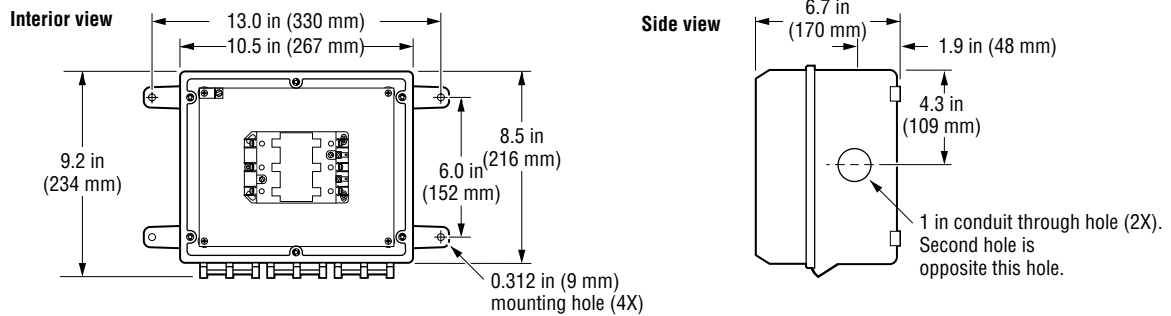

#### Description

Three-pole, 100-amp-per-pole, 600-Vac maximum contactor housed in UL Listed, CSA Certified, NEMA 4X enclosure with two 1-inch conduit entries. When ordering, select coil voltage (110–120, 208–240, 277, 480, or 600 Vac).

#### Specifications

Enclosure	NEMA 4X thermoplastic			
Power connection	Screw terminals, 14–4 AWG (2 to 20 mm <sup>2</sup> )			
Contactor rating	100 A per pole, 600 Vac maximum, UL Recognized, CSA Certified			
Order with appropriate coil:	<b>Coil rating</b>	<b>Catalog number</b>	<b>Coil rating</b>	<b>Catalog number</b>
	110–120 Vac	E104-100-120	208–240 Vac	E104-100-208/240
	277 Vac	E104-100-277	480 Vac	E104-100-480
	600 Vac	E104-100-600		

#### Specifications

Enclosure	NEMA 4X thermoplastic			
Power connection	Screw terminals, 14–4 AWG (2 to 20 mm <sup>2</sup> )			
Contactor rating	40 A per pole, 600 Vac maximum, UL Recognized, CSA Certified			
Order with appropriate coil:	<b>Coil rating</b>	<b>Catalog number</b>	<b>Coil rating</b>	<b>Catalog number</b>
	110–120 Vac	E304-40-120	208–240 Vac	E304-40-208/240
	277 Vac	E304-40-277	480 Vac	E304-100-480
	600 Vac	E304-40-600		