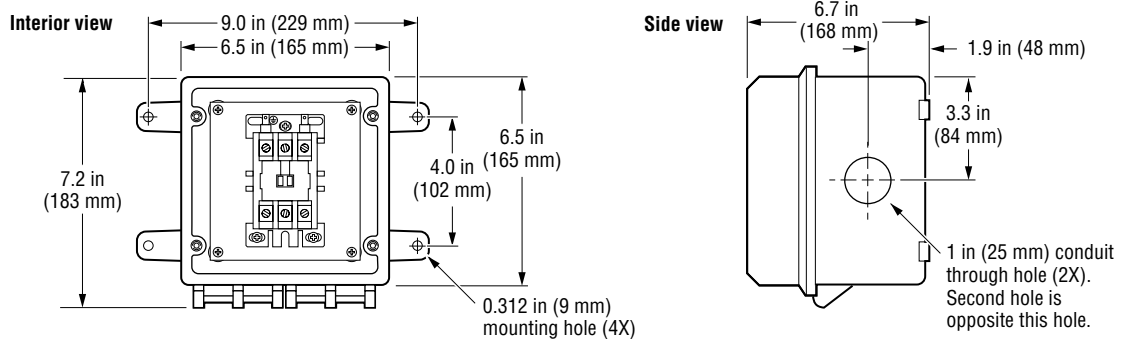

E304

Description

Three-pole, 40-amp-per-pole, 600-Vac maximum contactor housed in UL Listed, CSA Certified NEMA 4X enclosure with two 1-inch conduit entries. When ordering, select coil voltage (110–120, 208–240, 277, 480, or 600 Vac).

Specifications

Enclosure	NEMA 4X thermoplastic			
Power connection	Screw terminals, 14–4 AWG (2 to 20 mm²)			
Contactor rating	40 A per pole, 600 Vac maximum, UL Recognized, CSA Certified			
Order with appropriate coil:	Coil rating	Catalog number	Coil rating	Catalog number
	110–120 Vac	E304-40-120	208–240 Vac	E304-40-208/240
	277 Vac	E304-40-277	480 Vac	E304-100-480
	600 Vac	E304-40-600